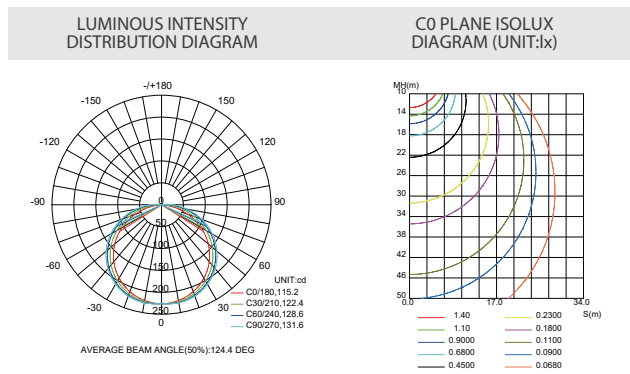

TECHNICAL DETAILS

Product No.	FSOM.1019
Power	19.2 W/M
Voltage	24V
CRI	80
Led Qty	120LEDs/M
Length/Reel	5M
Working Temperature	-20~50°C
Storage Temperature	-30~80°C

LIGHT DISTRIBUTION

LUMENS PER METER

Color Temperature	
3000-3500K	2150lm
4000-4500K	2270lm
6000-7000K	2250lm