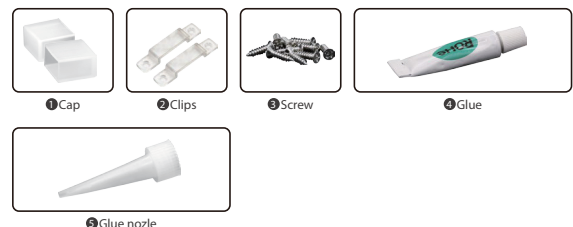

TECHNICAL DETAILS

Product No.	FSOM.1019
Power	19.2 W/M
Voltage	24V
CRI	80
Led Qty	120LEDs/M
Length/Reel	5M
Working Temperature	-20~50°C
Storage Temperature	-30~80°C

LIGHT DISTRIBUTION

LUMENS PER METER

Color Temperature	
3000-3500K	2150lm
4000-4500K	2270lm
6000-7000K	2250lm

DIMENSION

ACCESSORIES SPECIFICATION

Name	Quantity
① Cap	5pc
② Clips	10pc
③ Screw	10pc
④ Glue	1pc
● Glue nozzle	1pc

POWER CONNECTION DIAGRAM

INSTALL

Clean the environment part to be attached with a cloth, as shown in Figure 1, and then tear off the 3M tape on the back of the light belt, and finally stick the light belt on the clean place.