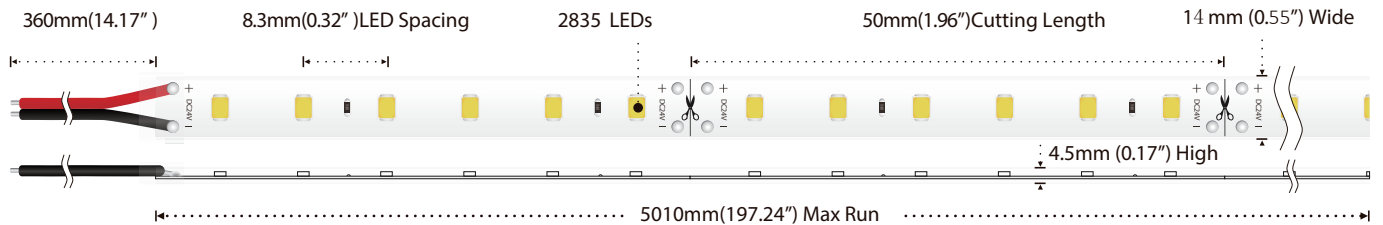

TECHNICAL DETAILS

Product No.	FSOM.1019
Power	19.2 W/M
Voltage	24V
CRI	80
Led Qty	120LEDs/M
Length/Reel	5M
Working Temperature	-20~50°C
Storage Temperature	-30~80°C

LIGHT DISTRIBUTION

LUMENS PER METER

Color Temperature	
3000-3500K	2150lm
4000-4500K	2270lm
6000-7000K	2250lm

DIMENSION

ACCESSORIES SPECIFICATION

Name	Quantity
① Cap	5pc
② Clips	10pc
③ Screw	10pc
④ Glue	1pc
● Glue nozzle	1pc

POWER CONNECTION DIAGRAM

INSTALL

Clean the environment part to be attached with a cloth, as shown in Figure 1, and then tear off the 3M tape on the back of the light belt, and finally stick the light belt on the clean place.

*Please refer to the installation manual for details

PACKING

Box dimension(mm)	Carton dimension(mm)	Electrostatic size(mm)	Reel size(mm)	outer box(bags/carton)
500×260×380	360×240×240	240×240	7×12	40
Net weight (kg)	Each box net(kg)	Gross weight of each box(kg)	Bag quantity(bags/carton)	
0.24	9.6	10.9	20	