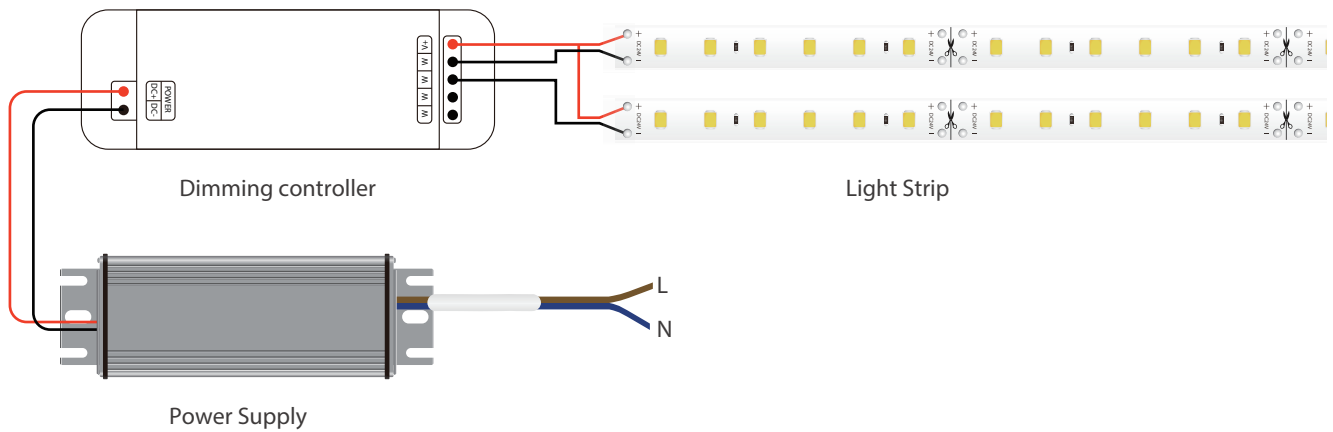

TECHNICAL DETAILS

Product No.	FSOM.1019
Power	19.2 W/M
Voltage	24V
CRI	80
Led Qty	120LEDs/M
Length/Reel	5M
Working Temperature	-20~50°C
Storage Temperature	-30~80°C

LIGHT DISTRIBUTION

LUMENS PER METER

Color Temperature	
3000-3500K	2150lm
4000-4500K	2270lm
6000-7000K	2250lm

DIMENSION

ACCESSORIES SPECIFICATION

Name	Quantity
① Cap	5pc
② Clips	10pc
③ Screw	10pc
④ Glue	1pc
● Glue nozzle	1pc

POWER CONNECTION DIAGRAM

INSTALL

Clean the environment part to be attached with a cloth, as shown in Figure 1, and then tear off the 3M tape on the back of the light belt, and finally stick the light belt on the clean place.