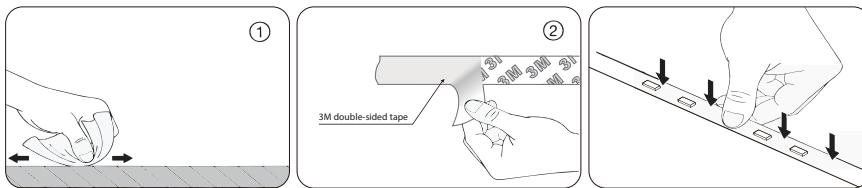

DIMENSION

ACCESSORIES SPECIFICATION

Name	Quantity
① Cap	5pc
② Clips	10pc
③ Screw	10pc
④ Glue	1pc
● Glue nozzle	1pc

POWER CONNECTION DIAGRAM

INSTALL

Clean the environment part to be attached with a cloth, as shown in Figure 1, and then tear off the 3M tape on the back of the light belt, and finally stick the light belt on the clean place.