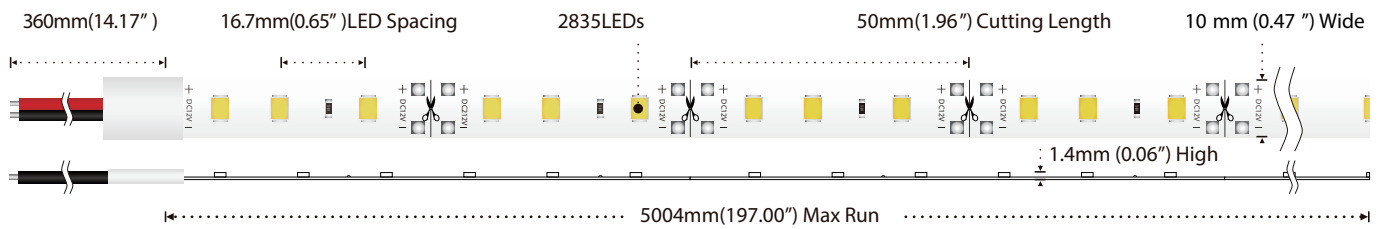

TECHNICAL DETAILS

Product No.	FSSG.1014.5020.6012
Power	14.4W/M
Voltage	DC12V
CRI	80
Led Qty	60LEDs/M
Length/Reel	5M
Working Temperature	-20~50°C
Storage Temperature	-30~80°C

LIGHT DISTRIBUTION

LUMENS PER METER

Color Temperature	
● 5000-5500K	1740lm

DIMENSION

POWER CONNECTION DIAGRAM

INSTALL

Clean the environment part to be attached with a cloth, as shown in Figure 1, and then tear off the 3M tape on the back of the light belt, and finally stick the light belt on the clean place.

*Please refer to the installation manual for details

PACKING

Box dimension(mm)	Carton dimension(mm)	Electrostatic size(mm)	Reel size(mm)	outer box(bags/carton)
500×260×380	360×240×240	240×220	7×8	50
Net weight (kg)	Each box net(kg)	Gross weight of each box(kg)	Bag quantity(bags/carton)	
0.1	5	6.3	25	