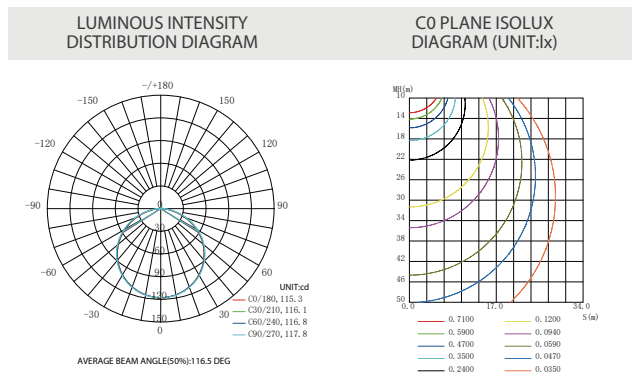

TECHNICAL DETAILS

Product No.	FSSG.1014.5020.6012
Power	14.4W/M
Voltage	DC12V
CRI	80
Led Qty	60LEDs/M
Length/Reel	5M
Working Temperature	-20~50°C
Storage Temperature	-30~80°C

LIGHT DISTRIBUTION

LUMENS PER METER

Color Temperature	
● 5000-5500K	1740lm

DIMENSION

POWER CONNECTION DIAGRAM

INSTALL

Clean the environment part to be attached with a cloth, as shown in Figure 1, and then tear off the 3M tape on the back of the light belt, and finally stick the light belt on the clean place.