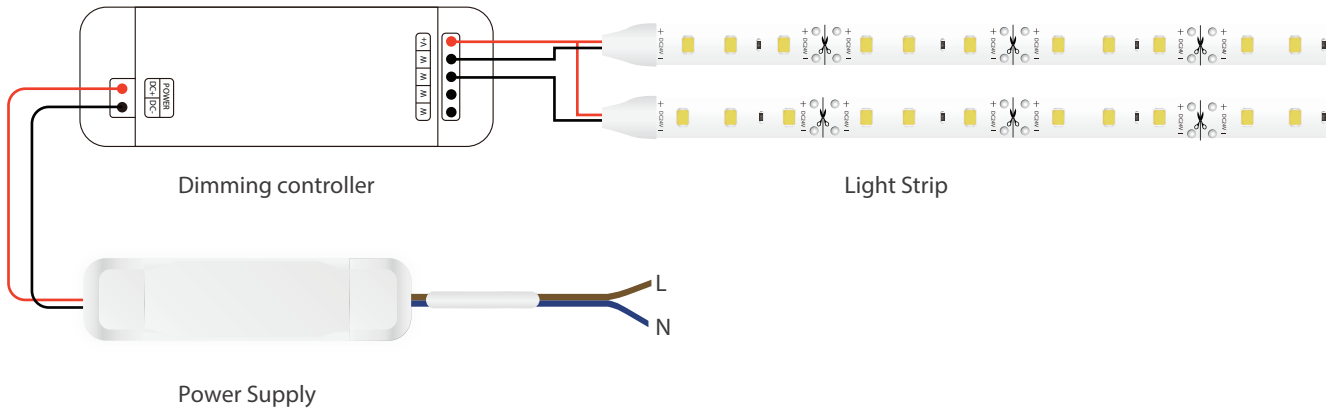

TECHNICAL DETAILS

Product No.	FSSG.1014.5020.6012
Power	14.4W/M
Voltage	DC12V
CRI	80
Led Qty	60LEDs/M
Length/Reel	5M
Working Temperature	-20~50°C
Storage Temperature	-30~80°C

LIGHT DISTRIBUTION

LUMENS PER METER

Color Temperature	
● 5000-5500K	1740lm

DIMENSION

POWER CONNECTION DIAGRAM

INSTALL

Clean the environment part to be attached with a cloth, as shown in Figure 1, and then tear off the 3M tape on the back of the light belt, and finally stick the light belt on the clean place.