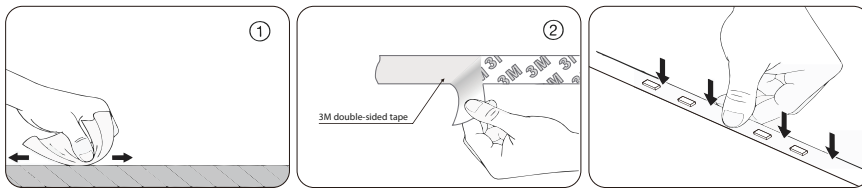

Color Temperature	
● 5000-5500K	1740lm

DIMENSION

POWER CONNECTION DIAGRAM

INSTALL

Clean the environment part to be attached with a cloth, as shown in Figure 1, and then tear off the 3M tape on the back of the light belt, and finally stick the light belt on the clean place.