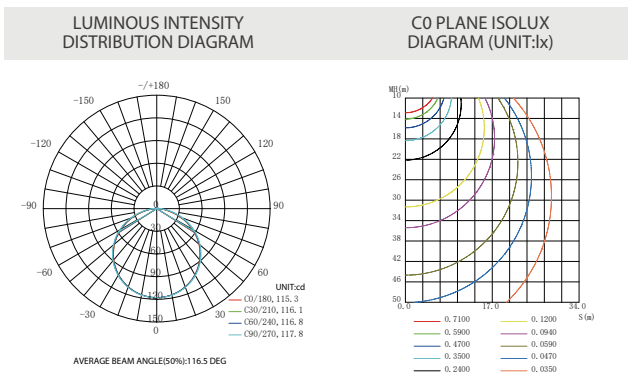

## TECHNICAL DETAILS

Product No.	FSSG.1014.5020.6024
Power	14.4W/M
Voltage	DC24V
CRI	80
Led Qty	60LEDs/M
Length/Reel	5M
Working Temperature	-20~50°C
Storage Temperature	-30~80°C

## LIGHT DISTRIBUTION

## LUMENS PER METER

<b>Color Temperature</b>	
5000-5500K	1740lm

## DIMENSION