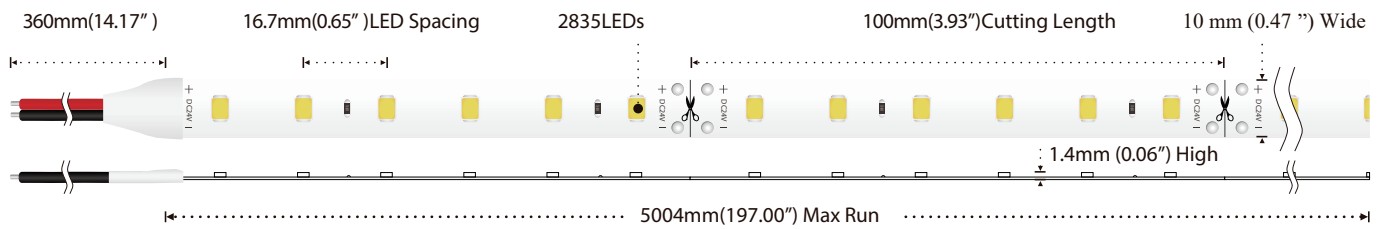

## TECHNICAL DETAILS

Product No.	FSSG.1014.5020.6024
Power	14.4W/M
Voltage	DC24V
CRI	80
Led Qty	60LEDs/M
Length/Reel	5M
Working Temperature	-20~50°C
Storage Temperature	-30~80°C

## DIMENSION

## INSTALL

Clean the environment part to be attached with a cloth, as shown in Figure 1, and then tear off the 3M tape on the back of the light belt, and finally stick the light belt on the clean place.