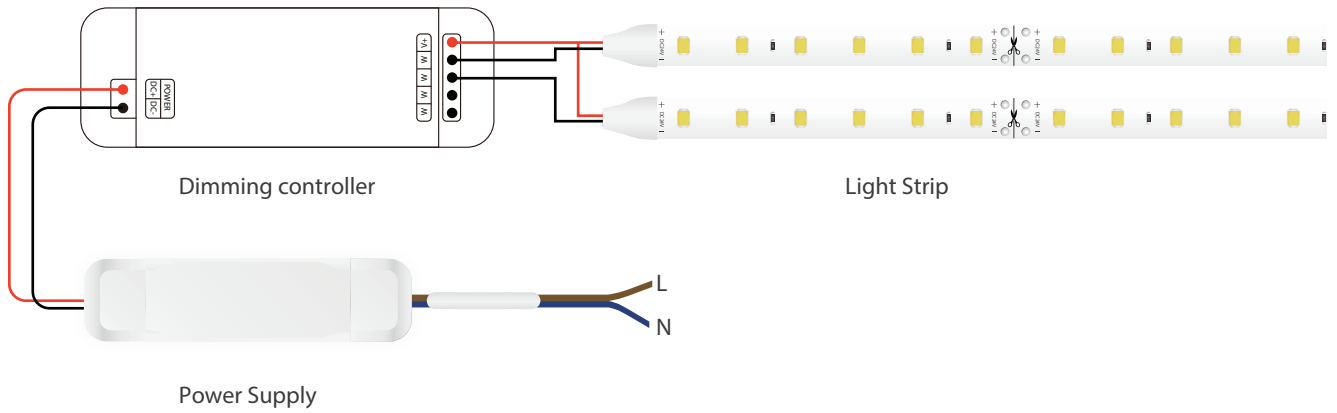

## DIMENSION

## INSTALL

Clean the environment part to be attached with a cloth, as shown in Figure 1, and then tear off the 3M tape on the back of the light belt, and finally stick the light belt on the clean place.