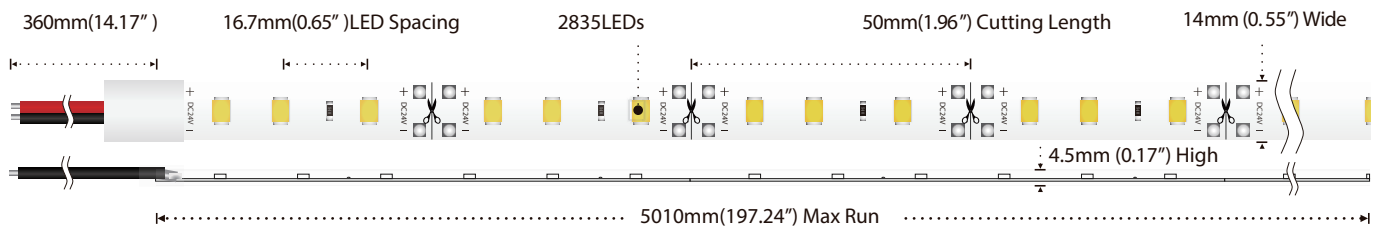

## TECHNICAL DETAILS

Product No.	FSSG.1014.XX65.6012
Power	14.4W/M
Voltage	DC12V
CRI	80
Led Qty	60LEDs/M
Length/Reel	5M
Working Temperature	-20~50°C
Storage Temperature	-30~80°C

## DIMENSION

## INSTALL

Clean the environment part to be attached with a cloth, as shown in Figure 1, and then tear off the 3M tape on the back of the light belt, and finally stick the light belt on the clean place.