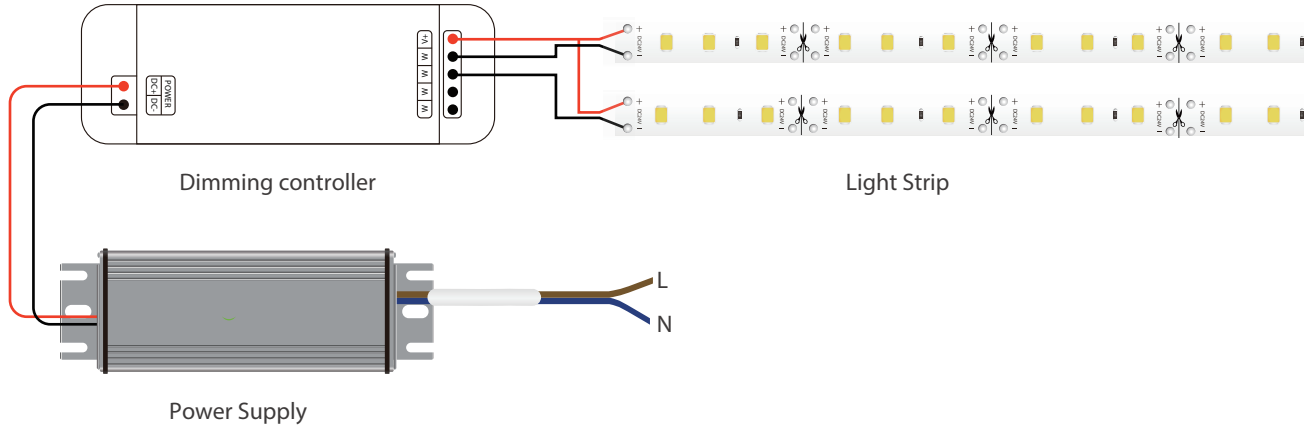

## DIMENSION

## INSTALL

Clean the environment part to be attached with a cloth, as shown in Figure 1, and then tear off the 3M tape on the back of the light belt, and finally stick the light belt on the clean place.