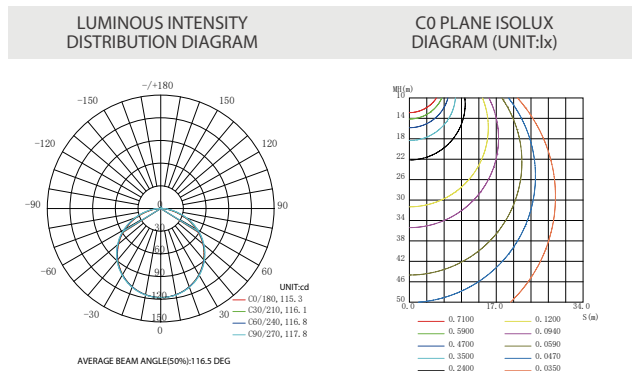

## TECHNICAL DETAILS

Product No.	FSSG.1014.XX65.6012
Power	14.4W/M
Voltage	DC12V
CRI	80
Led Qty	60LEDs/M
Length/Reel	5M
Working Temperature	-20~50°C
Storage Temperature	-30~80°C

## LIGHT DISTRIBUTION

## DIMENSION