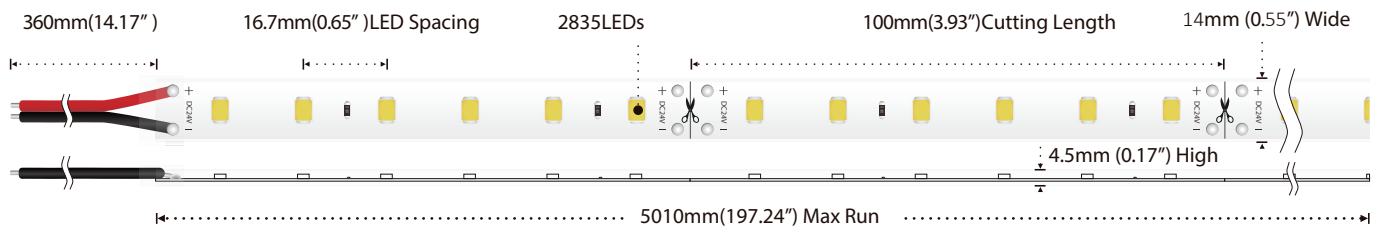

## TECHNICAL DETAILS

Product No.	FSSG. 1014. XX65. 6024
Power	14.4W/M
Voltage	DC24V
CRI	80
Led Qty	60LEDs/M
Length/Reel	5M
Working Temperature	-20~50°C
Storage Temperature	-30~80°C

## DIMENSION

## INSTALL

Clean the environment part to be attached with a cloth, as shown in Figure 1, and then tear off the 3M tape on the back of the light belt, and finally stick the light belt on the clean place.