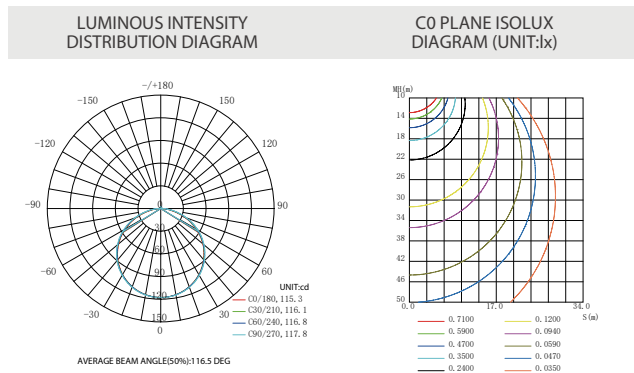

## TECHNICAL DETAILS

Product No.	FSSG. 1014. XX65. 6024
Power	14.4W/M
Voltage	DC24V
CRI	80
Led Qty	60LEDs/M
Length/Reel	5M
Working Temperature	-20~50°C
Storage Temperature	-30~80°C

## LIGHT DISTRIBUTION

## DIMENSION