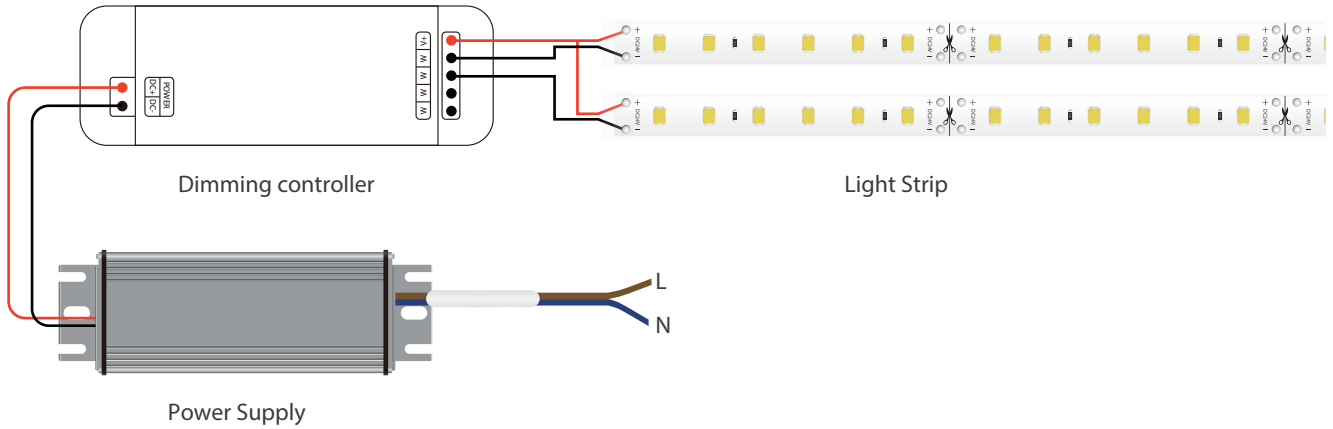

## DIMENSION

## INSTALL

Clean the environment part to be attached with a cloth, as shown in Figure 1, and then tear off the 3M tape on the back of the light belt, and finally stick the light belt on the clean place.