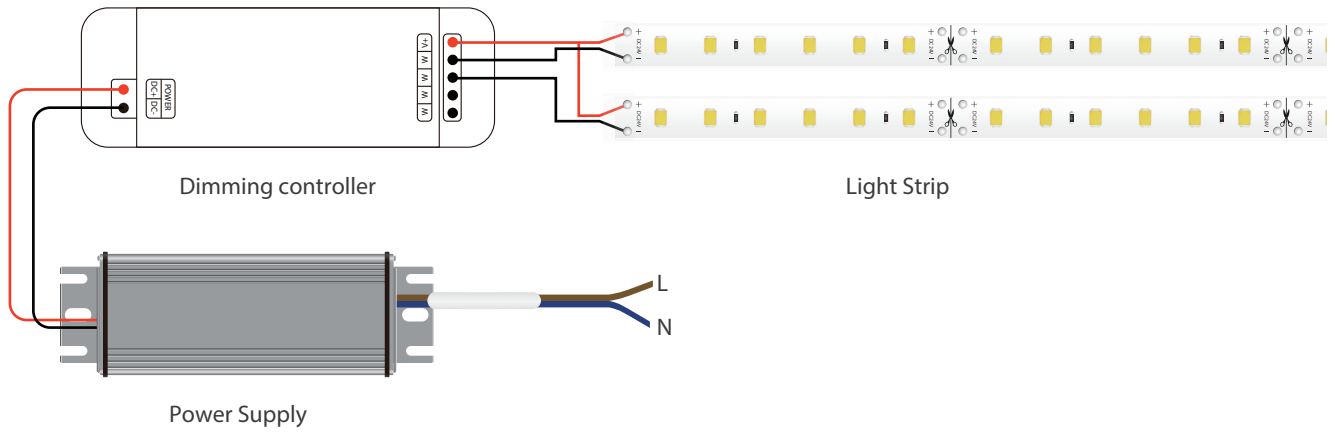

TECHNICAL DETAILS

Product No.	FSSG. 1019. XX65. 1224
Power	19.2 W/M
Voltage	24V
CRI	80
Led Qty	120LEDs/M
Length/Reel	5M
Working Temperature	-20~50°C
Storage Temperature	-30~80°C

LIGHT DISTRIBUTION

LUMENS PER METER

Color Temperature	
3000-3500K	2150lm
4000-4500K	2270lm
6500-7000K	2250lm

DIMENSION

ACCESSORIES SPECIFICATION

Name	Quantity
① Cap	5pc
② Clips	10pc
③ Screw	10pc
④ Glue	1pc
● Glue nozzle	1pc

POWER CONNECTION DIAGRAM

INSTALL

Clean the environment part to be attached with a cloth, as shown in Figure 1, and then tear off the 3M tape on the back of the light belt, and finally stick the light belt on the clean place.

*Please refer to the installation manual for details