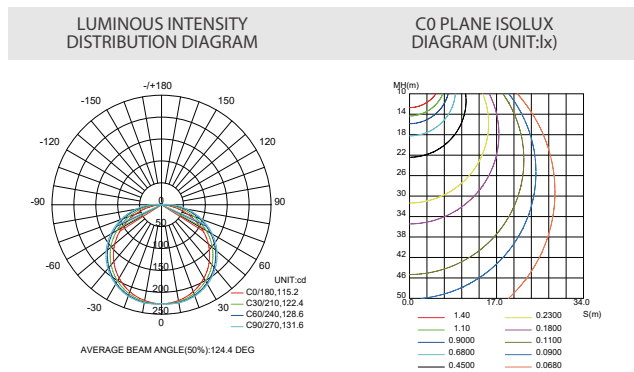

TECHNICAL DETAILS

Product No.	FSSG. 1019. XX65. 1224
Power	19.2 W/M
Voltage	24V
CRI	80
Led Qty	120LEDs/M
Length/Reel	5M
Working Temperature	-20~50°C
Storage Temperature	-30~80°C

LIGHT DISTRIBUTION

LUMENS PER METER

Color Temperature	
3000-3500K	2150lm
4000-4500K	2270lm
6500-7000K	2250lm

DIMENSION

ACCESSORIES SPECIFICATION

Name	Quantity
① Cap	5pc
② Clips	10pc
③ Screw	10pc
④ Glue	1pc
● Glue nozzle	1pc

POWER CONNECTION DIAGRAM