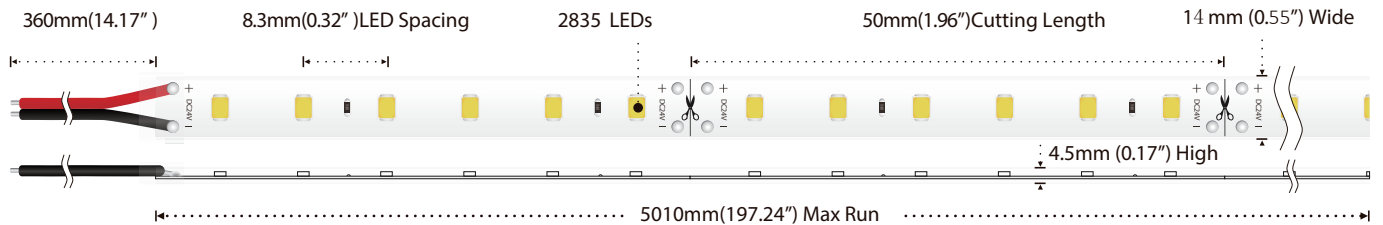

TECHNICAL DETAILS

Product No.	FSSG. 1019. XX65. 1224
Power	19.2 W/M
Voltage	24V
CRI	80
Led Qty	120LEDs/M
Length/Reel	5M
Working Temperature	-20~50°C
Storage Temperature	-30~80°C

LIGHT DISTRIBUTION

LUMENS PER METER

Color Temperature	
3000-3500K	2150lm
4000-4500K	2270lm
6500-7000K	2250lm

DIMENSION

ACCESSORIES SPECIFICATION

Name	Quantity
① Cap	5pc
② Clips	10pc
③ Screw	10pc
④ Glue	1pc
● Glue nozzle	1pc

POWER CONNECTION DIAGRAM

INSTALL

Clean the environment part to be attached with a cloth, as shown in Figure 1, and then tear off the 3M tape on the back of the light belt, and finally stick the light belt on the clean place.

*Please refer to the installation manual for details